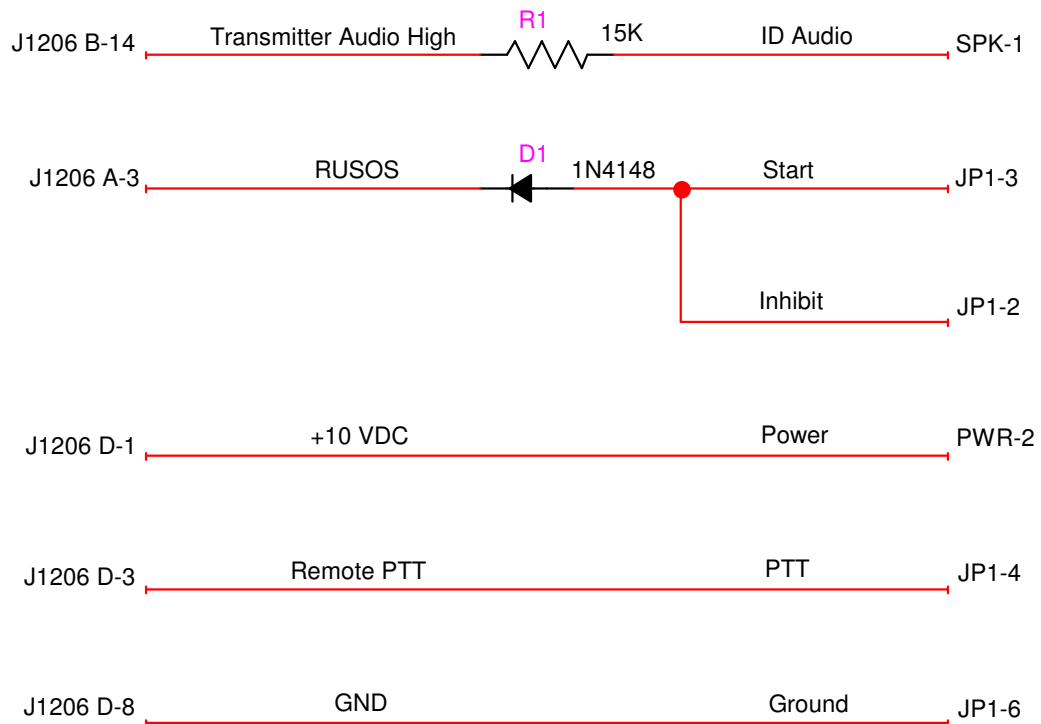

ID-O-Matic Interface to a stock GE Mastr II Repeater

GE Repeater Audio Board

ID-O-Matic

Mount ID-O-Matic on the repeat audio board and interconnect as above.

W5ZIT
5-1-08