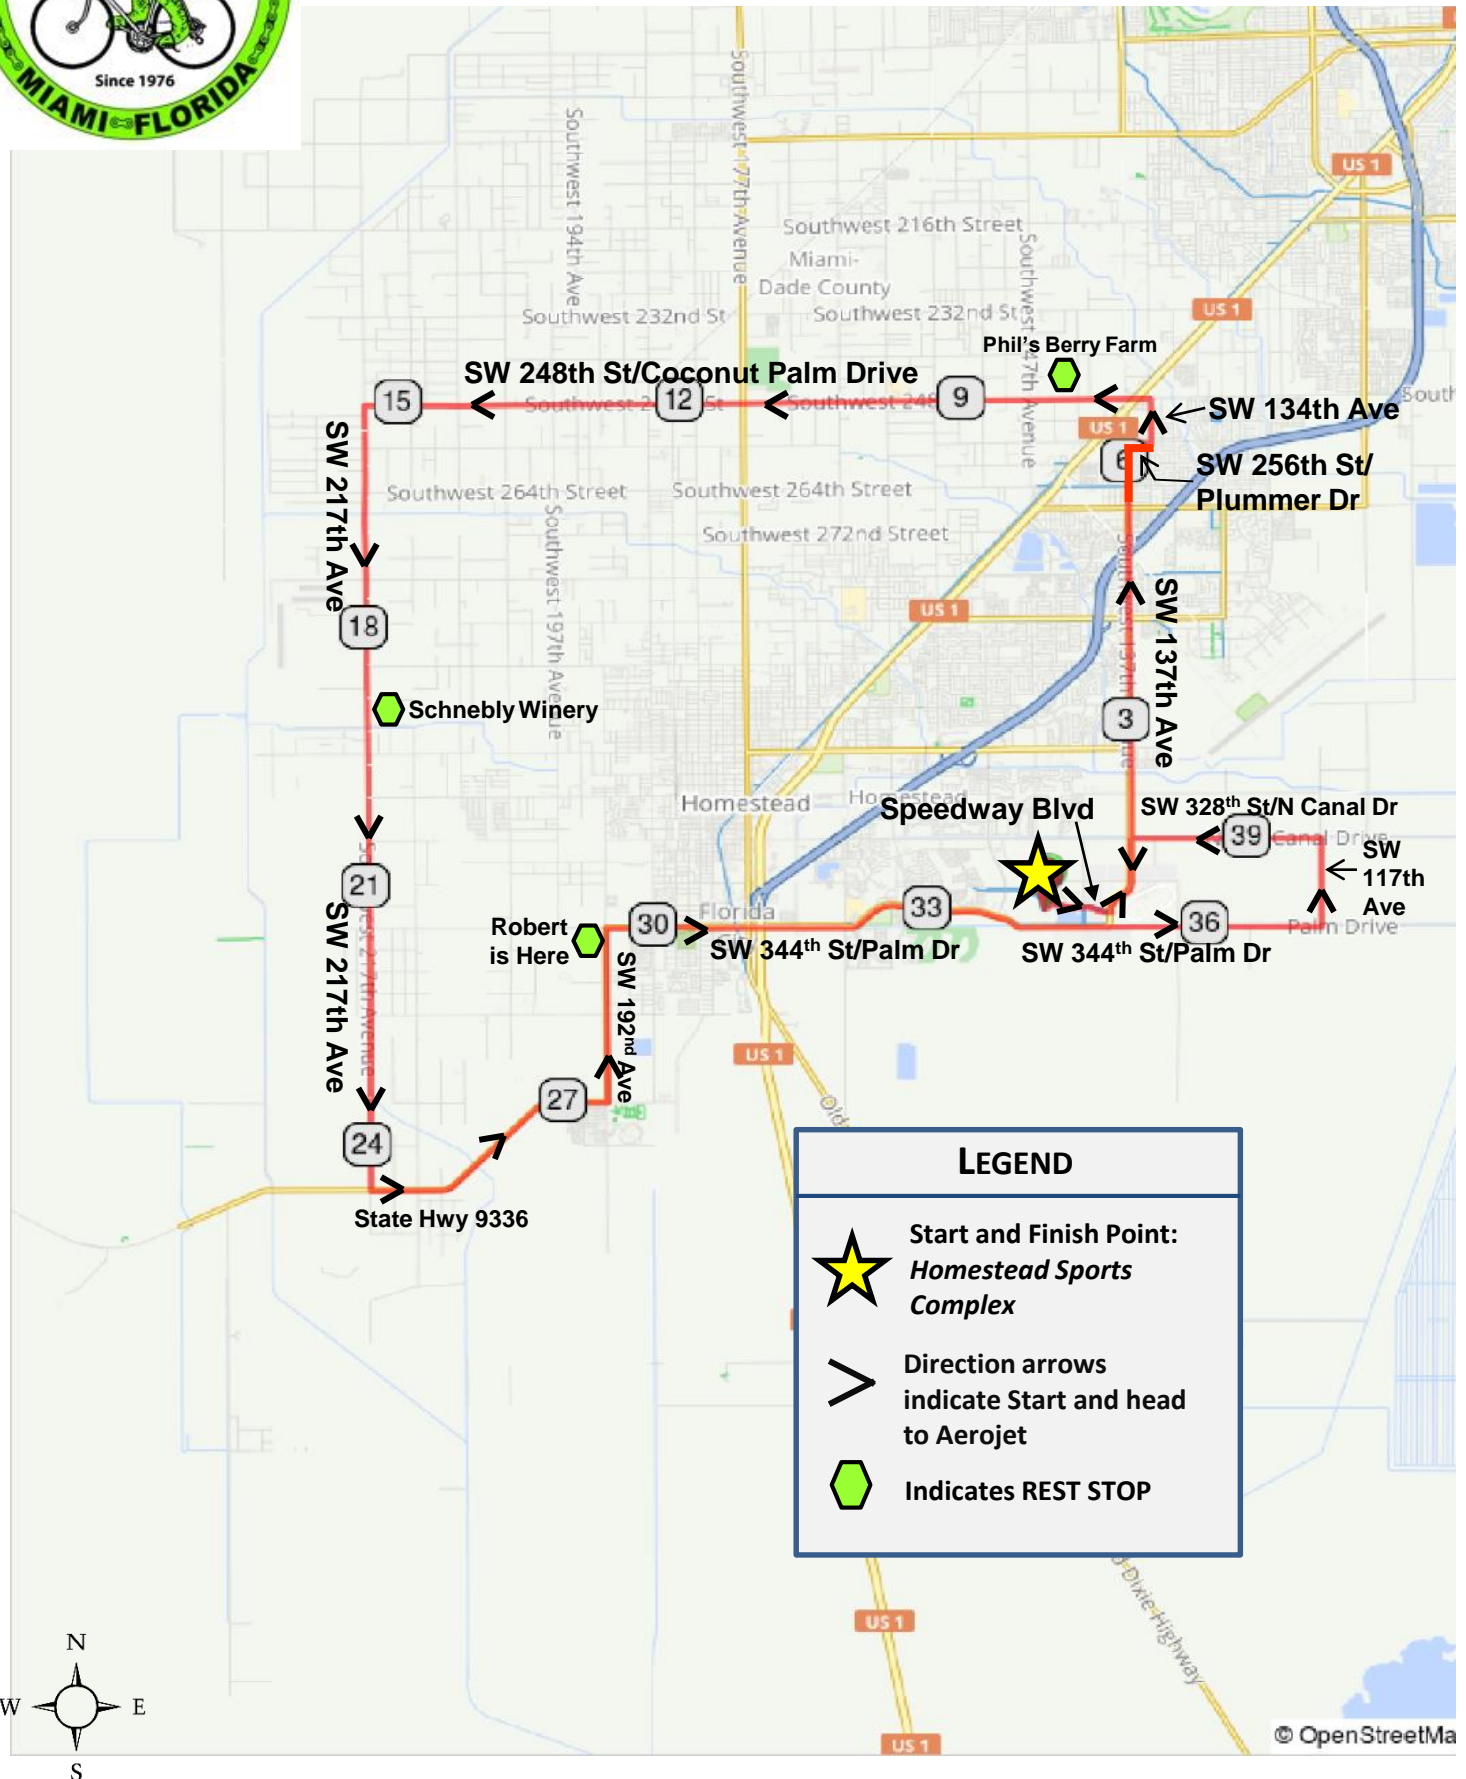

Everglades Bicycle Club 2017 Snowbird 42 Mile Map

SAG Number: (954) 348-8335

2017 Snowbird 42_Mile Route

Dist	Type	Note	Next
0.0		Start of route	0.1
0.1		Right onto Speedway Blvd	0.7
0.7		Left to stay on SW 137th Ave/Speedway Blvd	5.5
6.2		Right onto SW 256th St/Plummer Dr	0.3
6.5		Left onto SW 134th Ave/Bayview St	0.5
7.0		Left onto SW 248th St/Coconut Palm Dr	0.6
7.6		REST STOP - Phil's Berry Farm on the Right 13955 SW 248th Street, Homestead, FL 33032	0.0

7.6 miles. +16/-10 feet

Dist	Type	Note	Next
7.6		Continue on SW 248th St/Coconut Palm Dr Exit Rest Stop by turning Right (WEST) onto SW 248th St/Coconut Palm Dr	7.8
15.4		Left onto SW 217th Ave/Loveland Dr	3.5
18.9		REST STOP - Schnebly Winery & Brewery 30205 SW 217th Ave, Homestead, FL 33030	0.0
18.9		Continue on SW 217th Ave/Loveland Dr Exit Rest Stop by turning Left (SOUTH) onto 217th Ave/Loveland Dr	5.6
24.5		Left onto State Hwy 9336 /SW 392nd St	2.9

16.9 miles. +12/-15 feet

Dist	Type	Note	Next
27.4		Left to stay on State Hwy 9336/SW 192nd Ave	2.0
29.4		REST STOP - Robert is Here. EBC will be on the Left side just south of Roberts. 19200 SW 344th St, Homestead, FL 33030	0.0
29.5		Right (WEST) onto SW 344th St/W Palm Dr To exit the Rest Stop, turn Left and head North on 192nd Ave and prepare to turn Right on SW 344th St.	5.5
34.9		Stay right on SW 344th St/Palm Dr	2.3
37.2		Left onto SW 117th Ave/Colonial Road	1.0
38.2		Left onto SW 328th St/N Canal Dr	2.0

13.7 miles. +4/-4 feet

Dist	Type	Note	Next
40.3		Left onto SW 137th Ave	0.5
40.8		Continue onto Speedway Blvd	0.4
41.2		Right to stay on Speedway Blvd	0.6
41.9		Left into Homestead Sports Complex	0.1
42.0		End of route	0.0