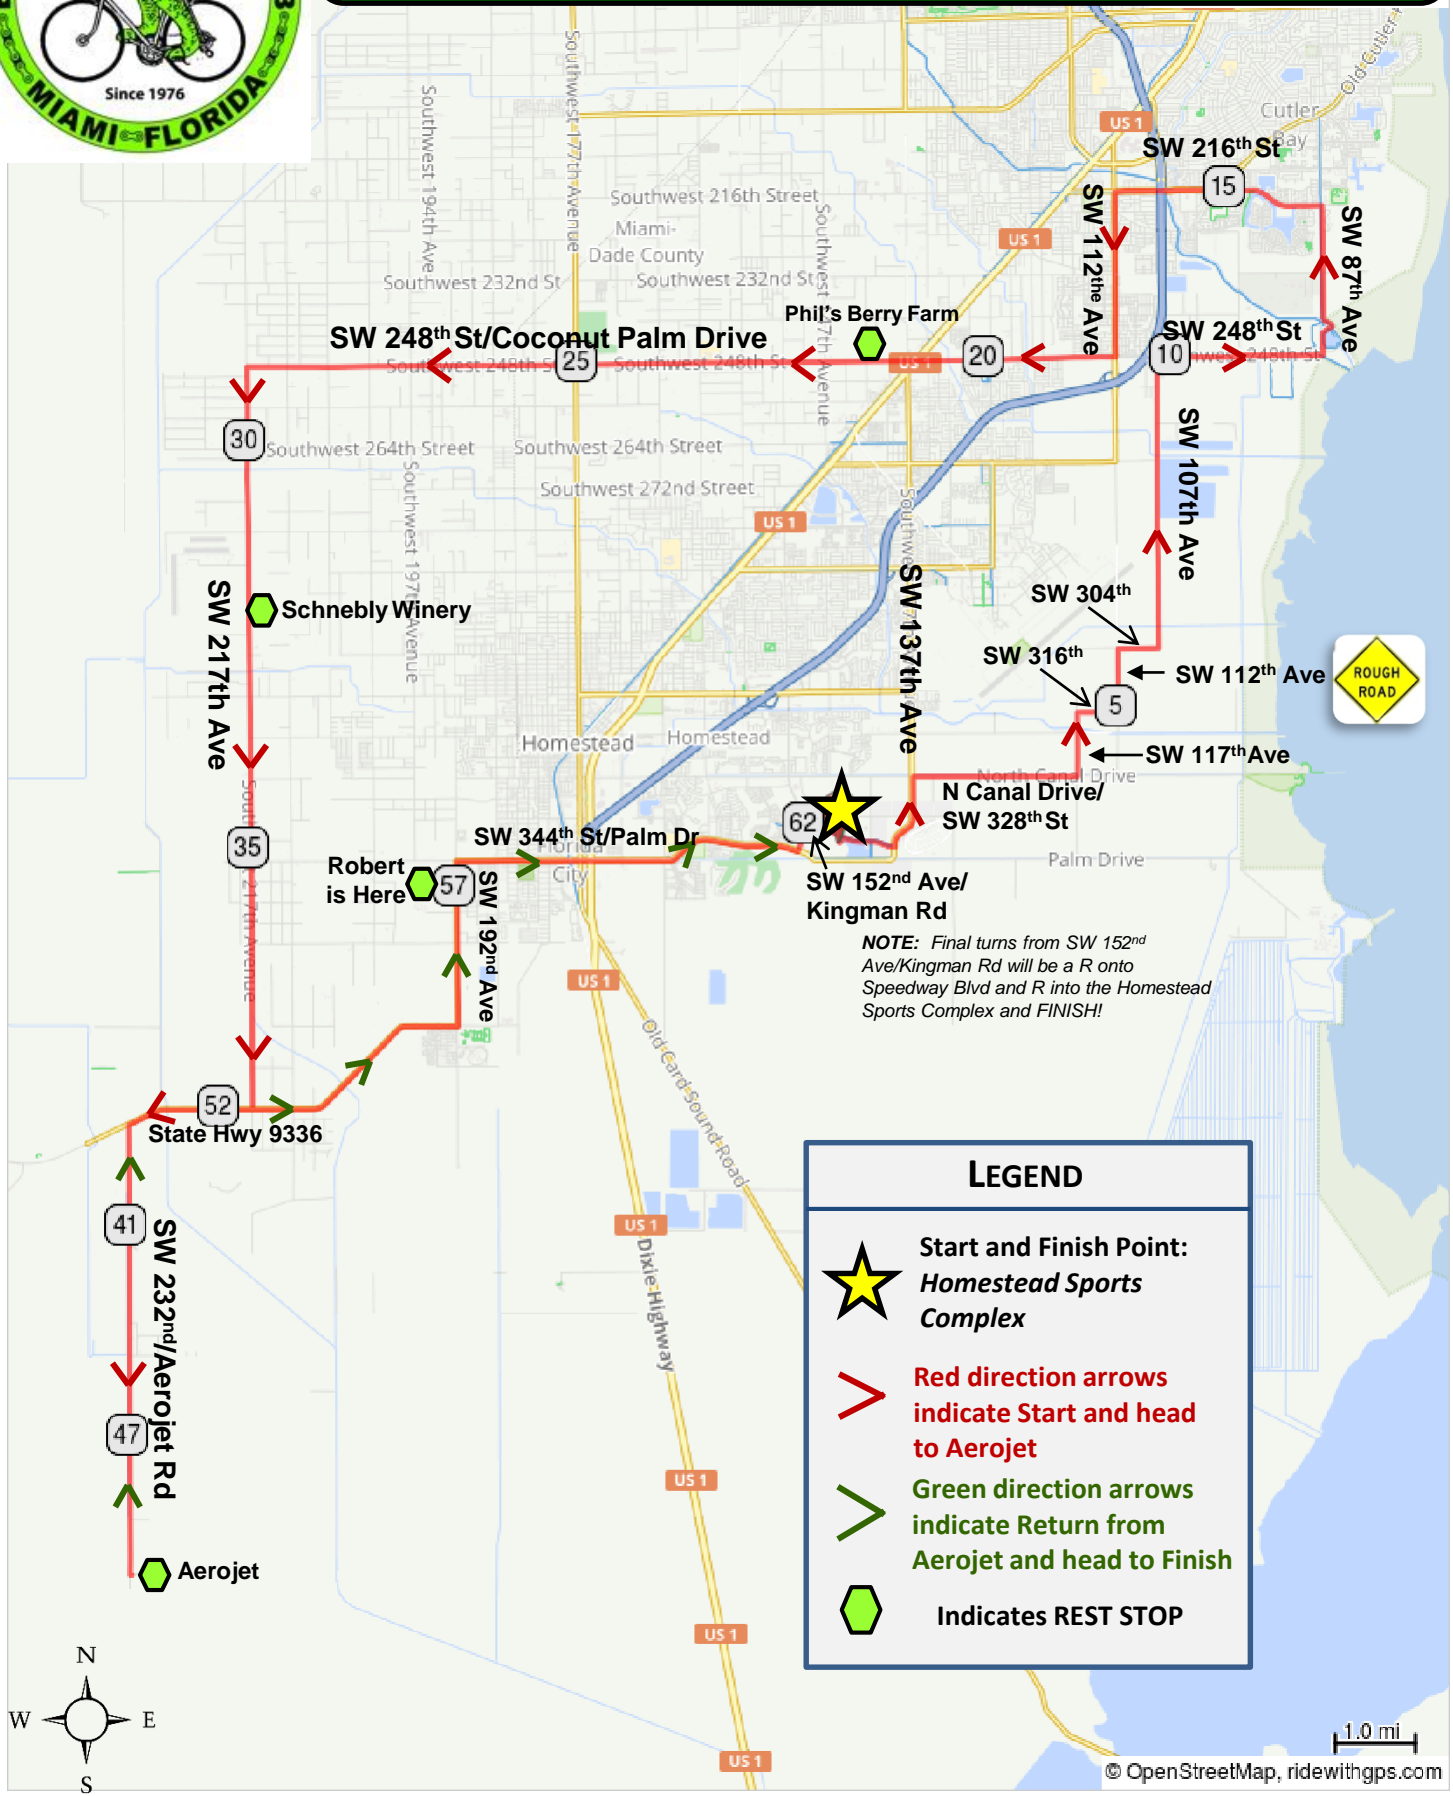

Everglades Bicycle Club 2017 Snowbird 63 Mile Map

SAG Number: (954) 348-8335

LEGEND

- Start and Finish Point: Homestead Sports Complex**
- Red direction arrows indicate Start and head to Aerojet**
- Green direction arrows indicate Return from Aerojet and head to Finish**
- Indicates REST STOP**

NOTE: Final turns from SW 152nd Ave/Kingman Rd will be a R onto Speedway Blvd and R into the Homestead Sports Complex and FINISH!

1.0 mi

2017 Snowbird 63_Mile Route

Dist	Type	Note	Next
0.0		Start of route	0.1
0.1		Right onto Speedway Blvd	0.7
0.7		Left onto SW 137th Ave/Speedway Blvd	0.9
1.7		Right onto SW 328th St/N Canal Dr	2.0
3.7		Left onto SW 117th Ave/Colonial Rd	0.8
4.5		Right onto SW 316th St	0.5
5.0		Left onto SW 112th Ave CAUTION - ROUGH ROAD	0.8
5.7		Right onto SW 304th St	0.5
6.2		SW 304th St turns left and becomes SW 107th Ave	3.6

15.1 miles. +34/-29 feet

Dist	Type	Note	Next
21.3		Continue on SW 248th St/Coconut Palm Dr Exit Rest Stop by turning Right (WEST) onto SW 248th St/Coconut Palm Drive	7.8
29.1		Left onto SW 217th Ave/Loveland Dr	3.5
32.5		REST STOP - Schnebly Winery & Brewery on Left 30205 SW 217th Ave, Homestead, FL 33030	0.0
32.6		Continue SW 217th Ave/Loveland Drive Exit Rest Stop by turning Left (SOUTH) onto SW 217th Ave/Loveland Dr	5.6
38.2		Right onto State Hwy 9336	1.6
39.7		Left onto SW 232nd Ave/Aerojet Rd	5.5

18.5 miles. +12/-19 feet

Dist	Type	Note	Next
45.3		REST STOP Aerojet on the Left End of Aerojet Road, SW 232nd Ave, Homestead, FL 33034	0.0
45.3		Turn around on SW 232nd Ave/Aerojet Road Exit Rest Stop by turning Right (NORTH) onto SW 232nd Ave/Aerojet Road	5.5
50.8		Right onto State Road 9336/Ingraham Hwy	4.5
55.3		Left to stay on SW 192nd Ave/State Hwy 9336	2.0
57.3		REST STOP - Robert is Here. EBC will be on the Left and just South of Roberts 19200 SW 344th St, Homestead, FL 303034	0.0