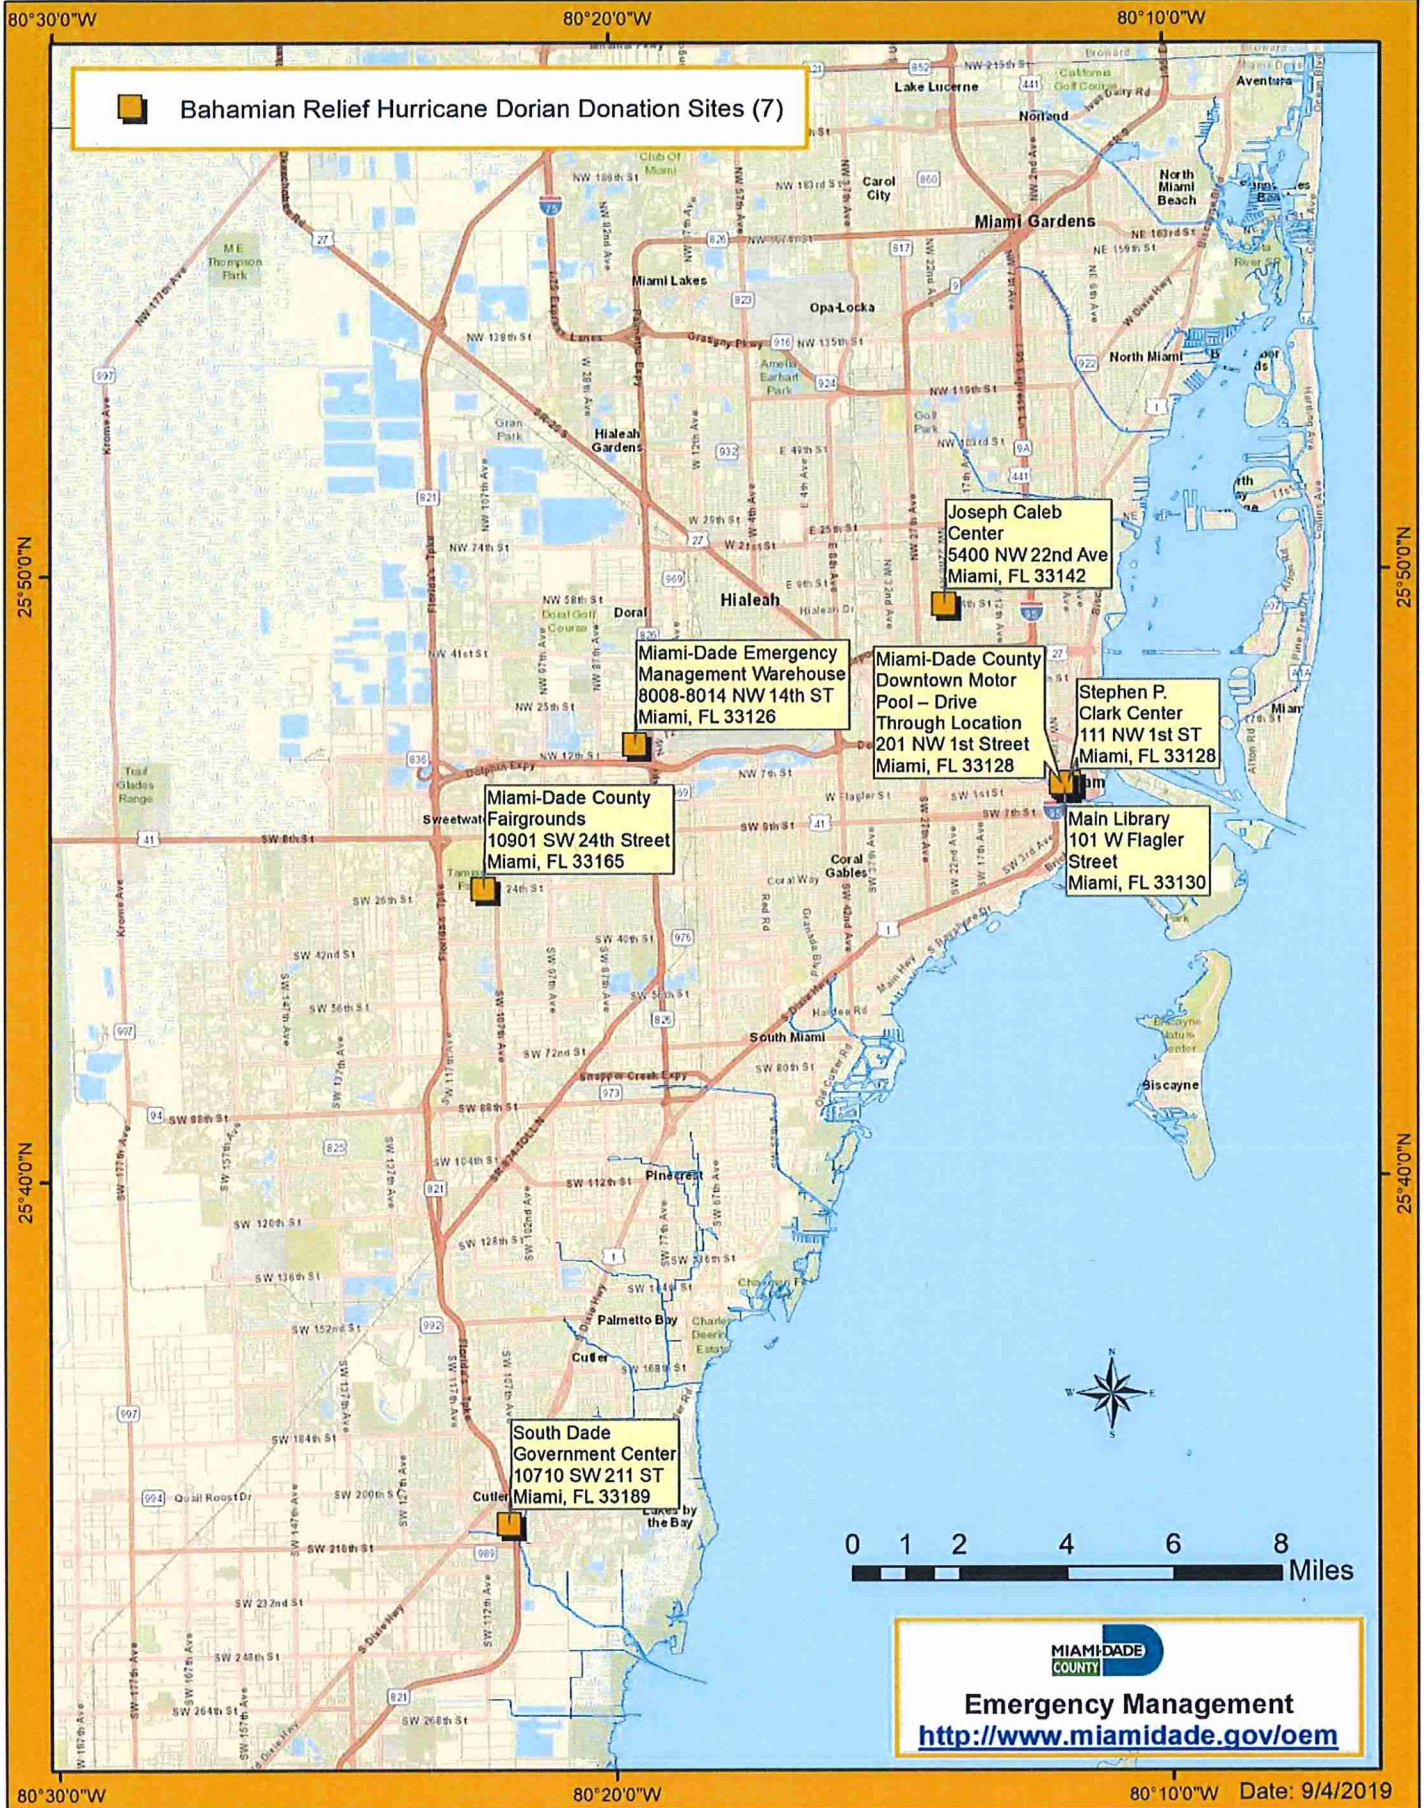

MAP – BAHAMIAN RELIEF COUNTY DONATION SITES

**Bahamian Relief Hurricane Dorian Donation Sites (7)**

**Joseph Caleb Center**  
5400 NW 22nd Ave  
Miami, FL 33142

**Miami-Dade County Downtown Motor Pool – Drive Through Location**  
201 NW 1st Street  
Miami, FL 33128